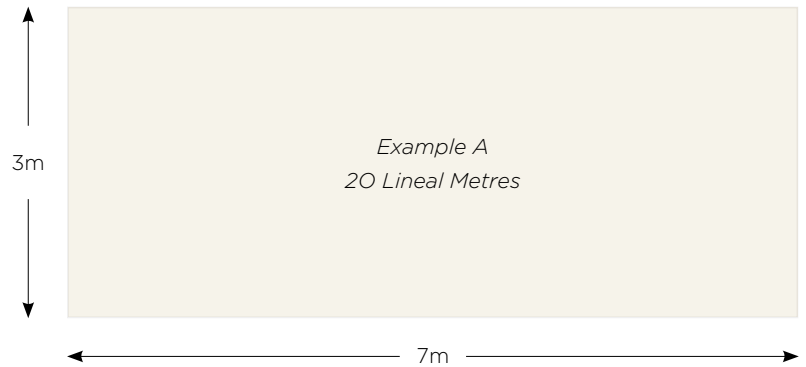

SWIMMING POOLS

SIZE

The shape and size of your pool is limited only by your imagination and space. Below are some examples of how a pool is measured.

COSTA HOMES
LIFESTYLE COLLECTION

T 1300-0-COSTA
Lot 5/33 Premier Circuit, Kawana Q 4575

E enquiries@costahomes.com.au
W www.costahomes.com.au